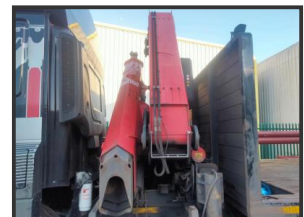

UK PLANT

Daf CF 85/420 26 Ton flatbed crane truck

POA

P.O.A

2014 daf cf 85/420

26 ton flatbed crane truck,

C/w Fassi F275 fully remote crane,

Manual gearbox,

Sky cab,

Twin sleeper,

Product Details

Product Details	
Category/Type	Trucks
Make	Daf CF 85/420
Model	26 Ton flatbed crane truck
Year	2014
Hours	-

Throckmorton Airfield, Long Lane, Throckmorton, Worcestershire, WR10 2LA