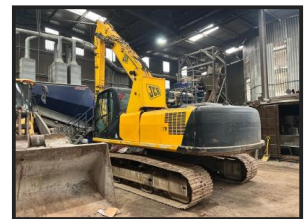

## JCB JS220 Waste Materials Handler

**£27,950.00**

2008 JCB JS220 Waste materials handler, 20 ton, elevating cab, 14500 hours, 5 Tyne grab, in use everyday £27950 plus vat

### Product Details

<b>Category/Type</b>	<b>Plant</b>
<b>Make</b>	<b>JCB JS220</b>
<b>Model</b>	<b>Waste Materials Handler</b>
<b>Year</b>	<b>2008</b>
<b>Hours</b>	<b>-</b>

Stone Arrow Farm, Peopleton, Pershore, Worcestershire WR10 2DZ