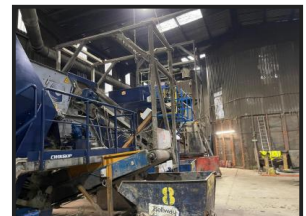

UK PLANT

Lindner Complete SRF production line

£POA

2011 Lindner complete srf production line including:

- lindner jupiter 1800 pre shredder
- Overband magnet
- Non ferrous Eddy current separator
- Linder heavy fraction separator (wind-shifter)
- Full dust extraction system

Product Details	
Category/Type	Crushers & Screeners
Make	Lindner
Model	Complete SRF production line
Year	2011
Hours	-

It is in very good condition, recently fully inspected by main dealers

£POA

Stone Arrow Farm, Peopleton, Pershore, Worcestershire WR10 2DZ