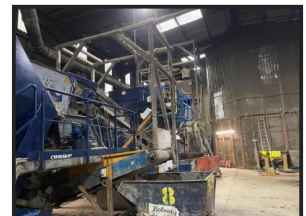

UK PLANT

Lindner Complete SRF production line

£POA

2011 Lindner complete srf production line including:

- lindner jupiter 1800 pre shredder
- Overband magnet
- Non ferrous Eddy current separator
- Linder heavy fraction separator (wind-shifter)
- Full dust extraction system

Product Details

Category/Type	Crushers & Screeners
Make	Lindner
Model	Complete SRF production line
Year	2011
Hours	-

It is in very good condition, recently fully inspected by main dealers

£POA

Ridgeway Park Farm, Throckmorton Airfield, Pershore, WR10 2LA