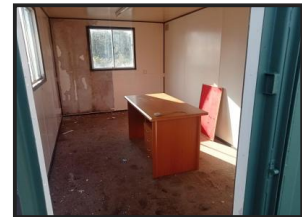

UK PLANT

Portacabin office 16 foot single office

£POA

Portacabin office. 16 foot single office perfect and dry.
Full electrics
fully lockable
£2950 plus vat

Product Details

Product Details	
<i>Category/Type</i>	<i>Miscellaneous</i>
<i>Make</i>	<i>Portacabin office</i>
<i>Model</i>	<i>16 foot single office</i>
<i>Year</i>	-
<i>Hours</i>	-