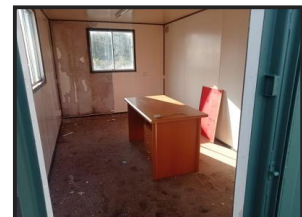

UK PLANT

Portacabin office 16 foot single office

£POA

Portacabin office. 16 foot single office perfect and dry.
Full electrics
fully lockable
£2950 plus vat

Product Details

Product Details	
<i>Category/Type</i>	<i>Miscellaneous</i>
<i>Make</i>	<i>Portacabin office</i>
<i>Model</i>	<i>16 foot single office</i>
<i>Year</i>	-
<i>Hours</i>	-