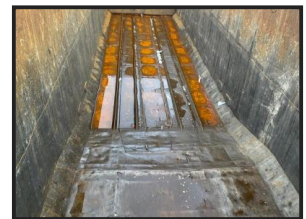

UK PLANT

ROTHDEAN STEEL TIPPING TRL

£6,750.00

2008 Rothdean Steel body tipping trailer,

Mot till September 25,
Good tyres, ROR axle,
50 50 gull wing sheeting system,

In use every day. £6750 plus vat

Product Details

Product Details	
<i>Category/Type</i>	<i>Trailers</i>
<i>Make</i>	<i>ROTHDEAN</i>
<i>Model</i>	<i>STEEL TIPPING TRL</i>
<i>Year</i>	<i>2008</i>
<i>Hours</i>	<i>-</i>

Stone Arrow Farm, Peopleton, Pershore, Worcestershire WR10 2DZ

Tel: +44 (0)1386 561827

www.uk-plant.co.uk john@uk-plant.co.uk