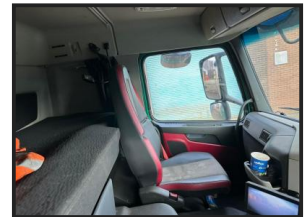

## VOLVO FM TIPPER

**£17,500.00**

2015 Volvo FM 8X4 Tipper, Sleeper cab, weyloader, full camera system, auto sheet, fully insulated tarmac spec body, long mot, £17500 plus vat

### Product Details

<b>Category/Type</b>	<b>Trucks</b>
<b>Make</b>	<b>VOLVO</b>
<b>Model</b>	<b>FM TIPPER</b>
<b>Year</b>	<b>2015</b>
<b>Hours</b>	<b>-</b>

Stone Arrow Farm, Peopleton, Pershore, Worcestershire WR10 2DZ